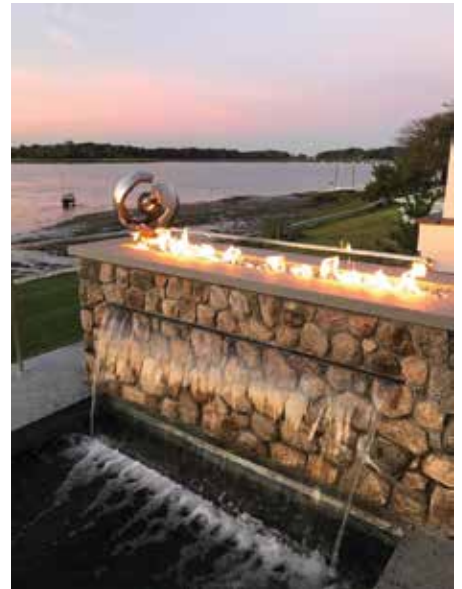

Karp Associates fire pit water feature

Joanne Conall

HOBI Awards Producer
Editor, Connecticut Builder ■